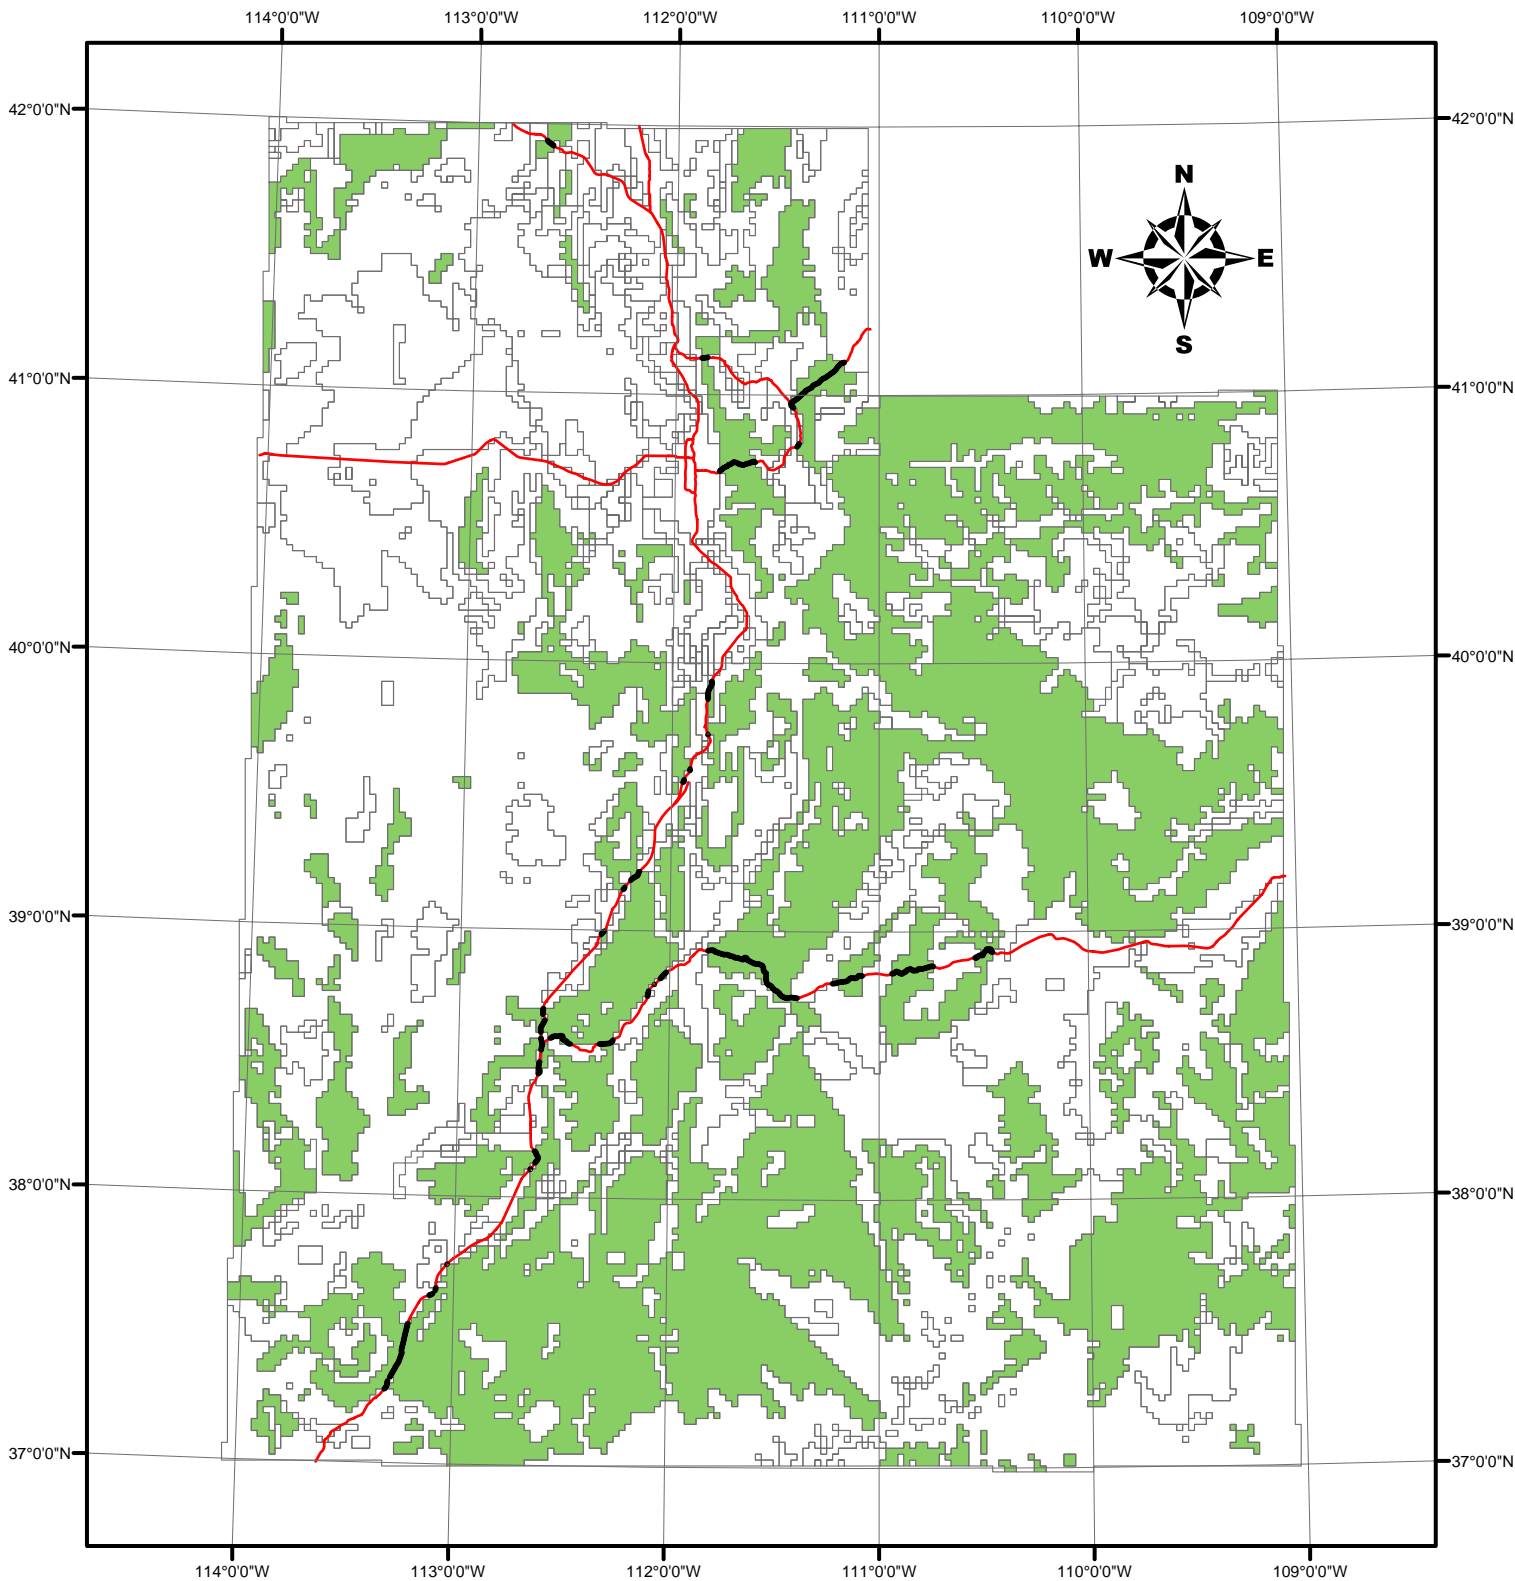

Conifer - Aspen Areas within 100 meters of Utah Interstates

- Interstates
- Other Land Cover
- Conifer - Aspen

Total Conifer within 100 meters:
47,107,352.03 sq meters

Randy Hancock
Lab Assignment #3
Lab(3) - Wed - 12:55